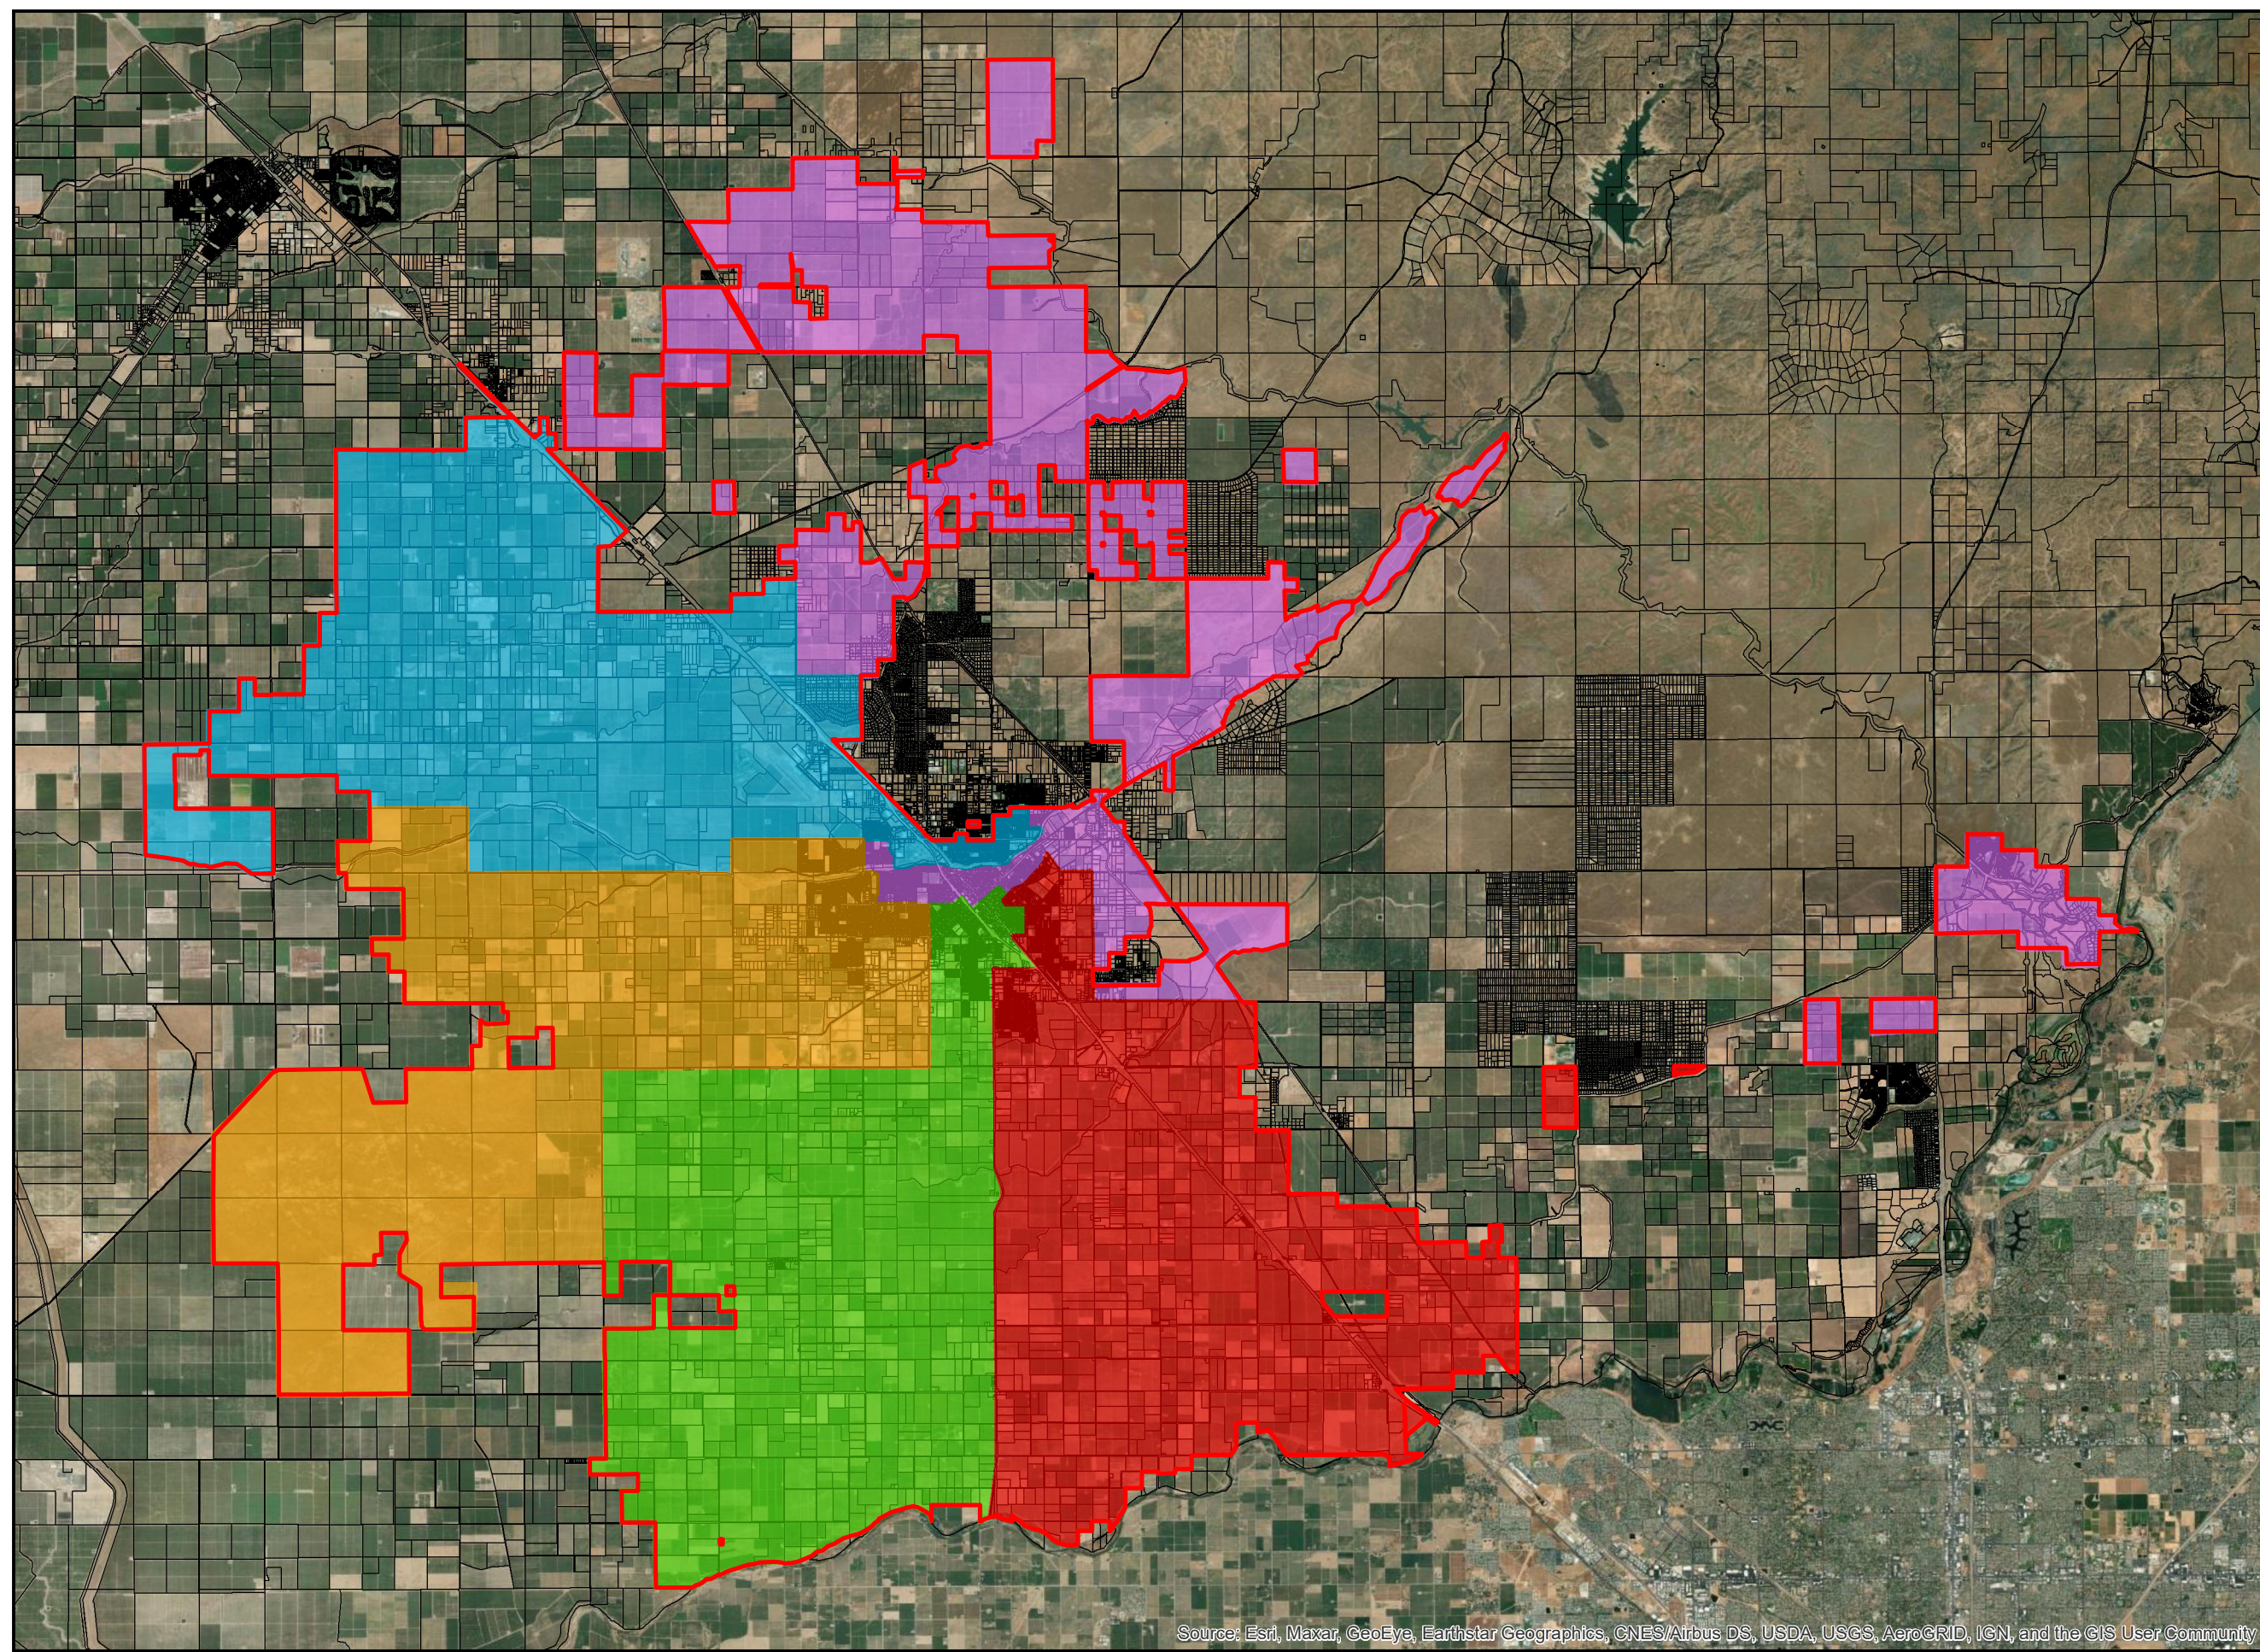

# Madera Irrigation District Director Divisions

## Legend

-  Division 1
-  Division 2
-  Division 3
-  Division 4
-  Division 5
-  Madera I.D. Boundary

Date:  
2022

Author:  
Engineering

Source: Esri, Maxar, GeoEye, Earthstar Geographics, CNES/Airbus DS, USDA, USGS, AeroGRID, IGN, and the GIS User Community